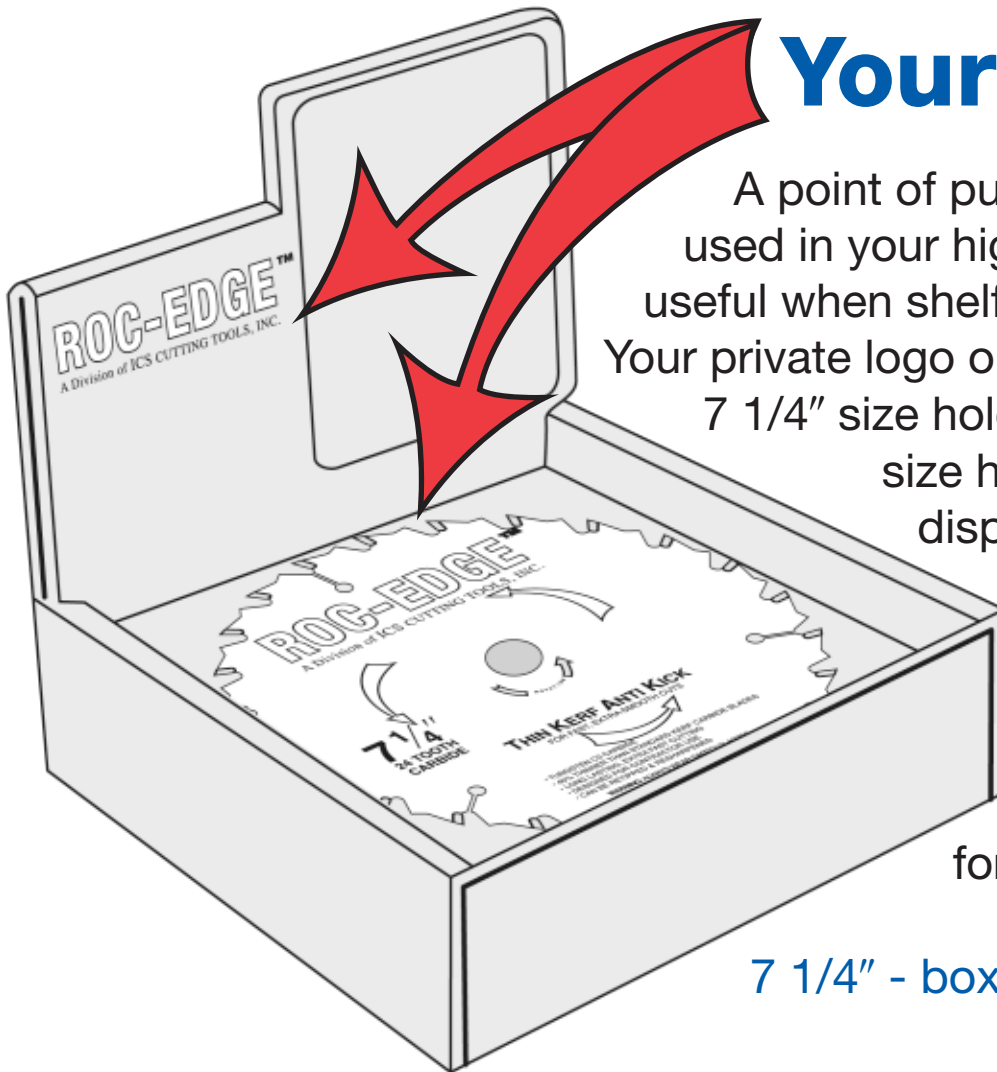

NEW from **ROC-EDGE™**
A Division of ICS CUTTING TOOLS, INC.

DISPLAY BOX

7 1/4" & 10"

Your Logo Here

A point of purchase display box to be used in your high traffic areas. Also very useful when shelf space is a real problem. Your private logo on the blade and box! The 7 1/4" size holds 25 blades and the 10" size holds 10 blades. With this display and our flexibility, we can tailor this program to fit any special promotions. Boxes are shipped flat and easily assembled. No charge for printing with your order.